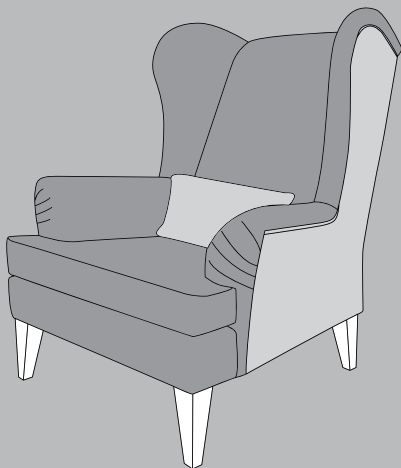

## Kenneth Accent Chair

### FOOT OPTIONS

Walnut

	HEIGHT 1	WIDTH 2	DEPTH 3	SEAT HEIGHT 4	SEAT DEPTH 5	SEAT WIDTH 6	ACCESS DIAGONAL 7	OUTBACK HEIGHT 8	ARM HEIGHT 9	WEIGHT (KG)	SCATTER CUSHIONS / BOLSTERS
KENNETH ACCENT CHAIR (ACH)	114	98	108	56	54	62	130	N/A	63	34	N/A